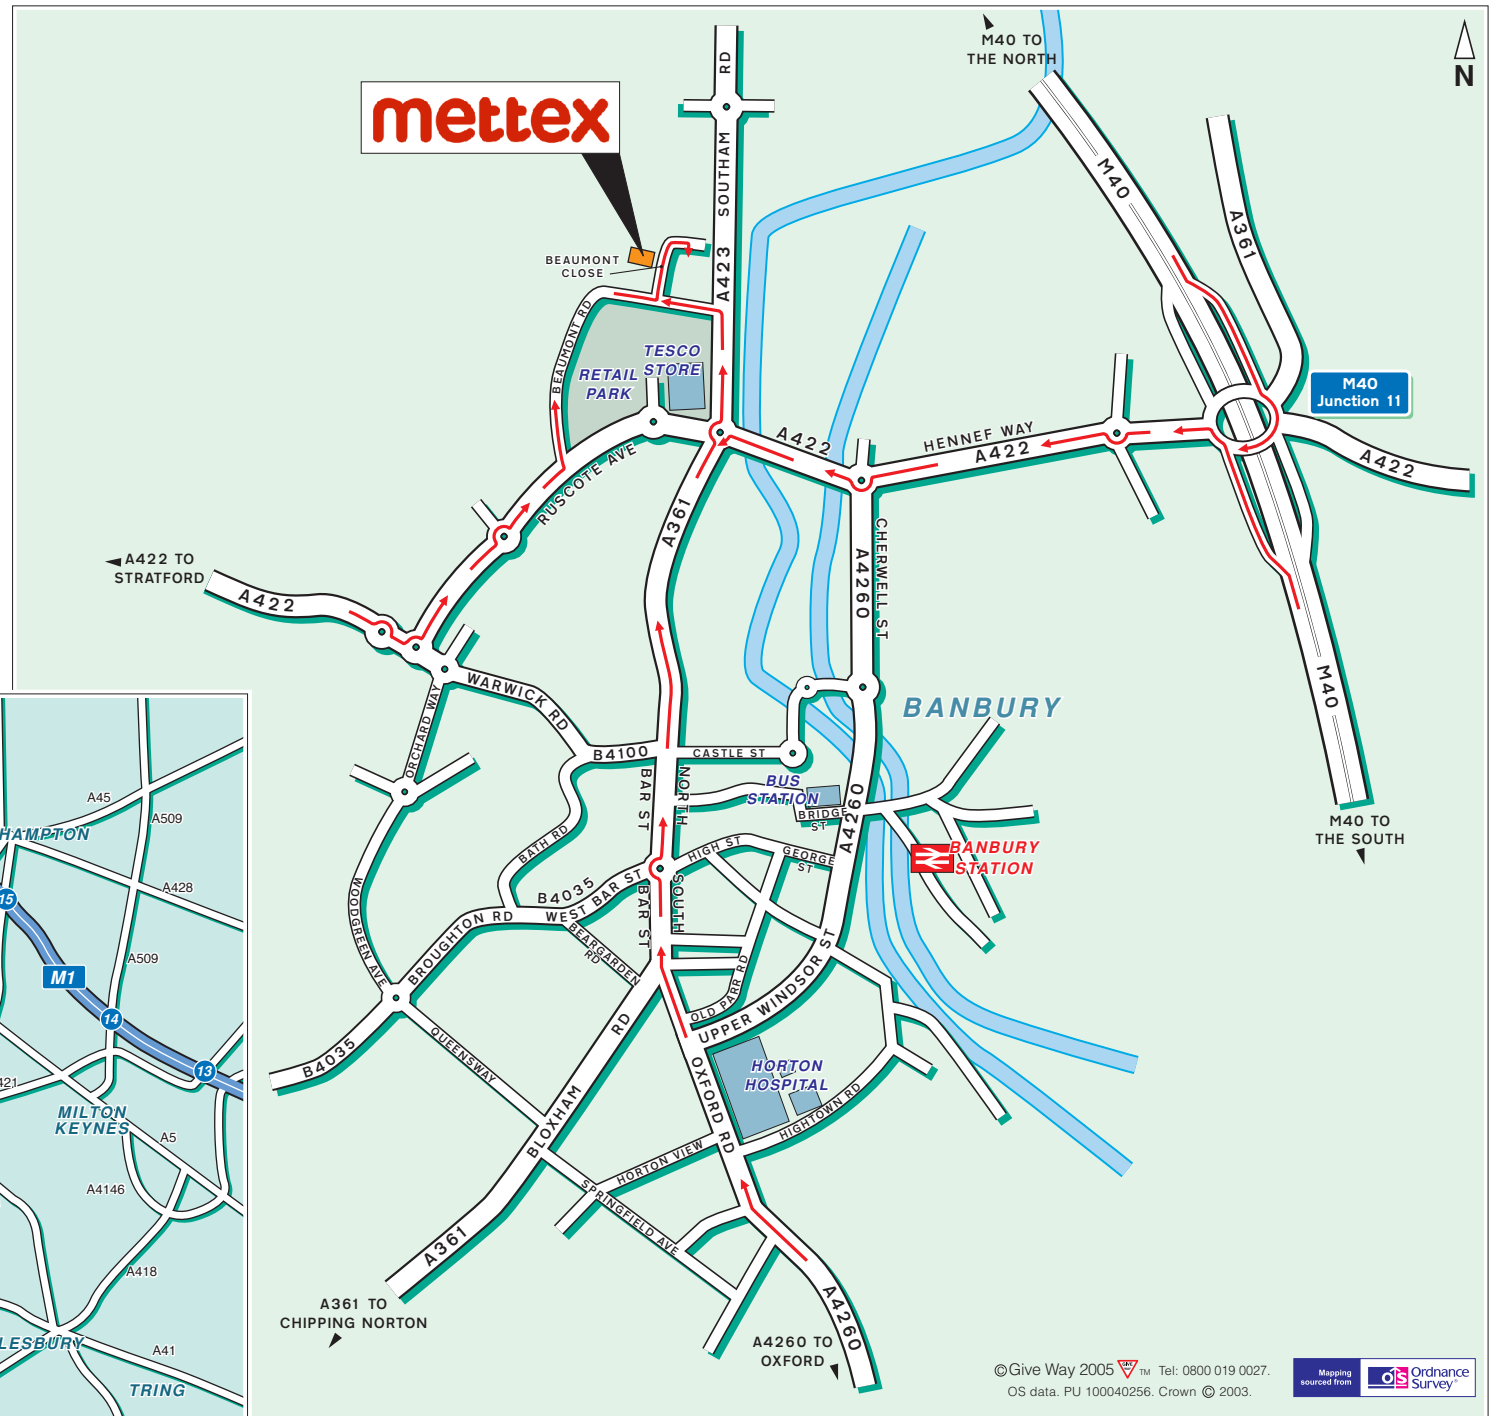

Mettex Electric Co Ltd

Beaumont Close, Banbury, OX16 1TG

Tel: +44 (0) 1295 250 826

Fax: +44 (0) 1295 268 643

Public Transport

By Rail, Banbury Station.
Approximately a 5 minute taxi ride away.
For information on train operators and times phone
National Rail Enquiries on 0845 7484950.

By Air, Birmingham Airport.
Approximately 45 minutes drive away.

©Give Way 2005 Tel: 0800 019 0027.
OS data. PU 100040256. Crown © 2003.

www.mettex.com

email: sales@mettex.com